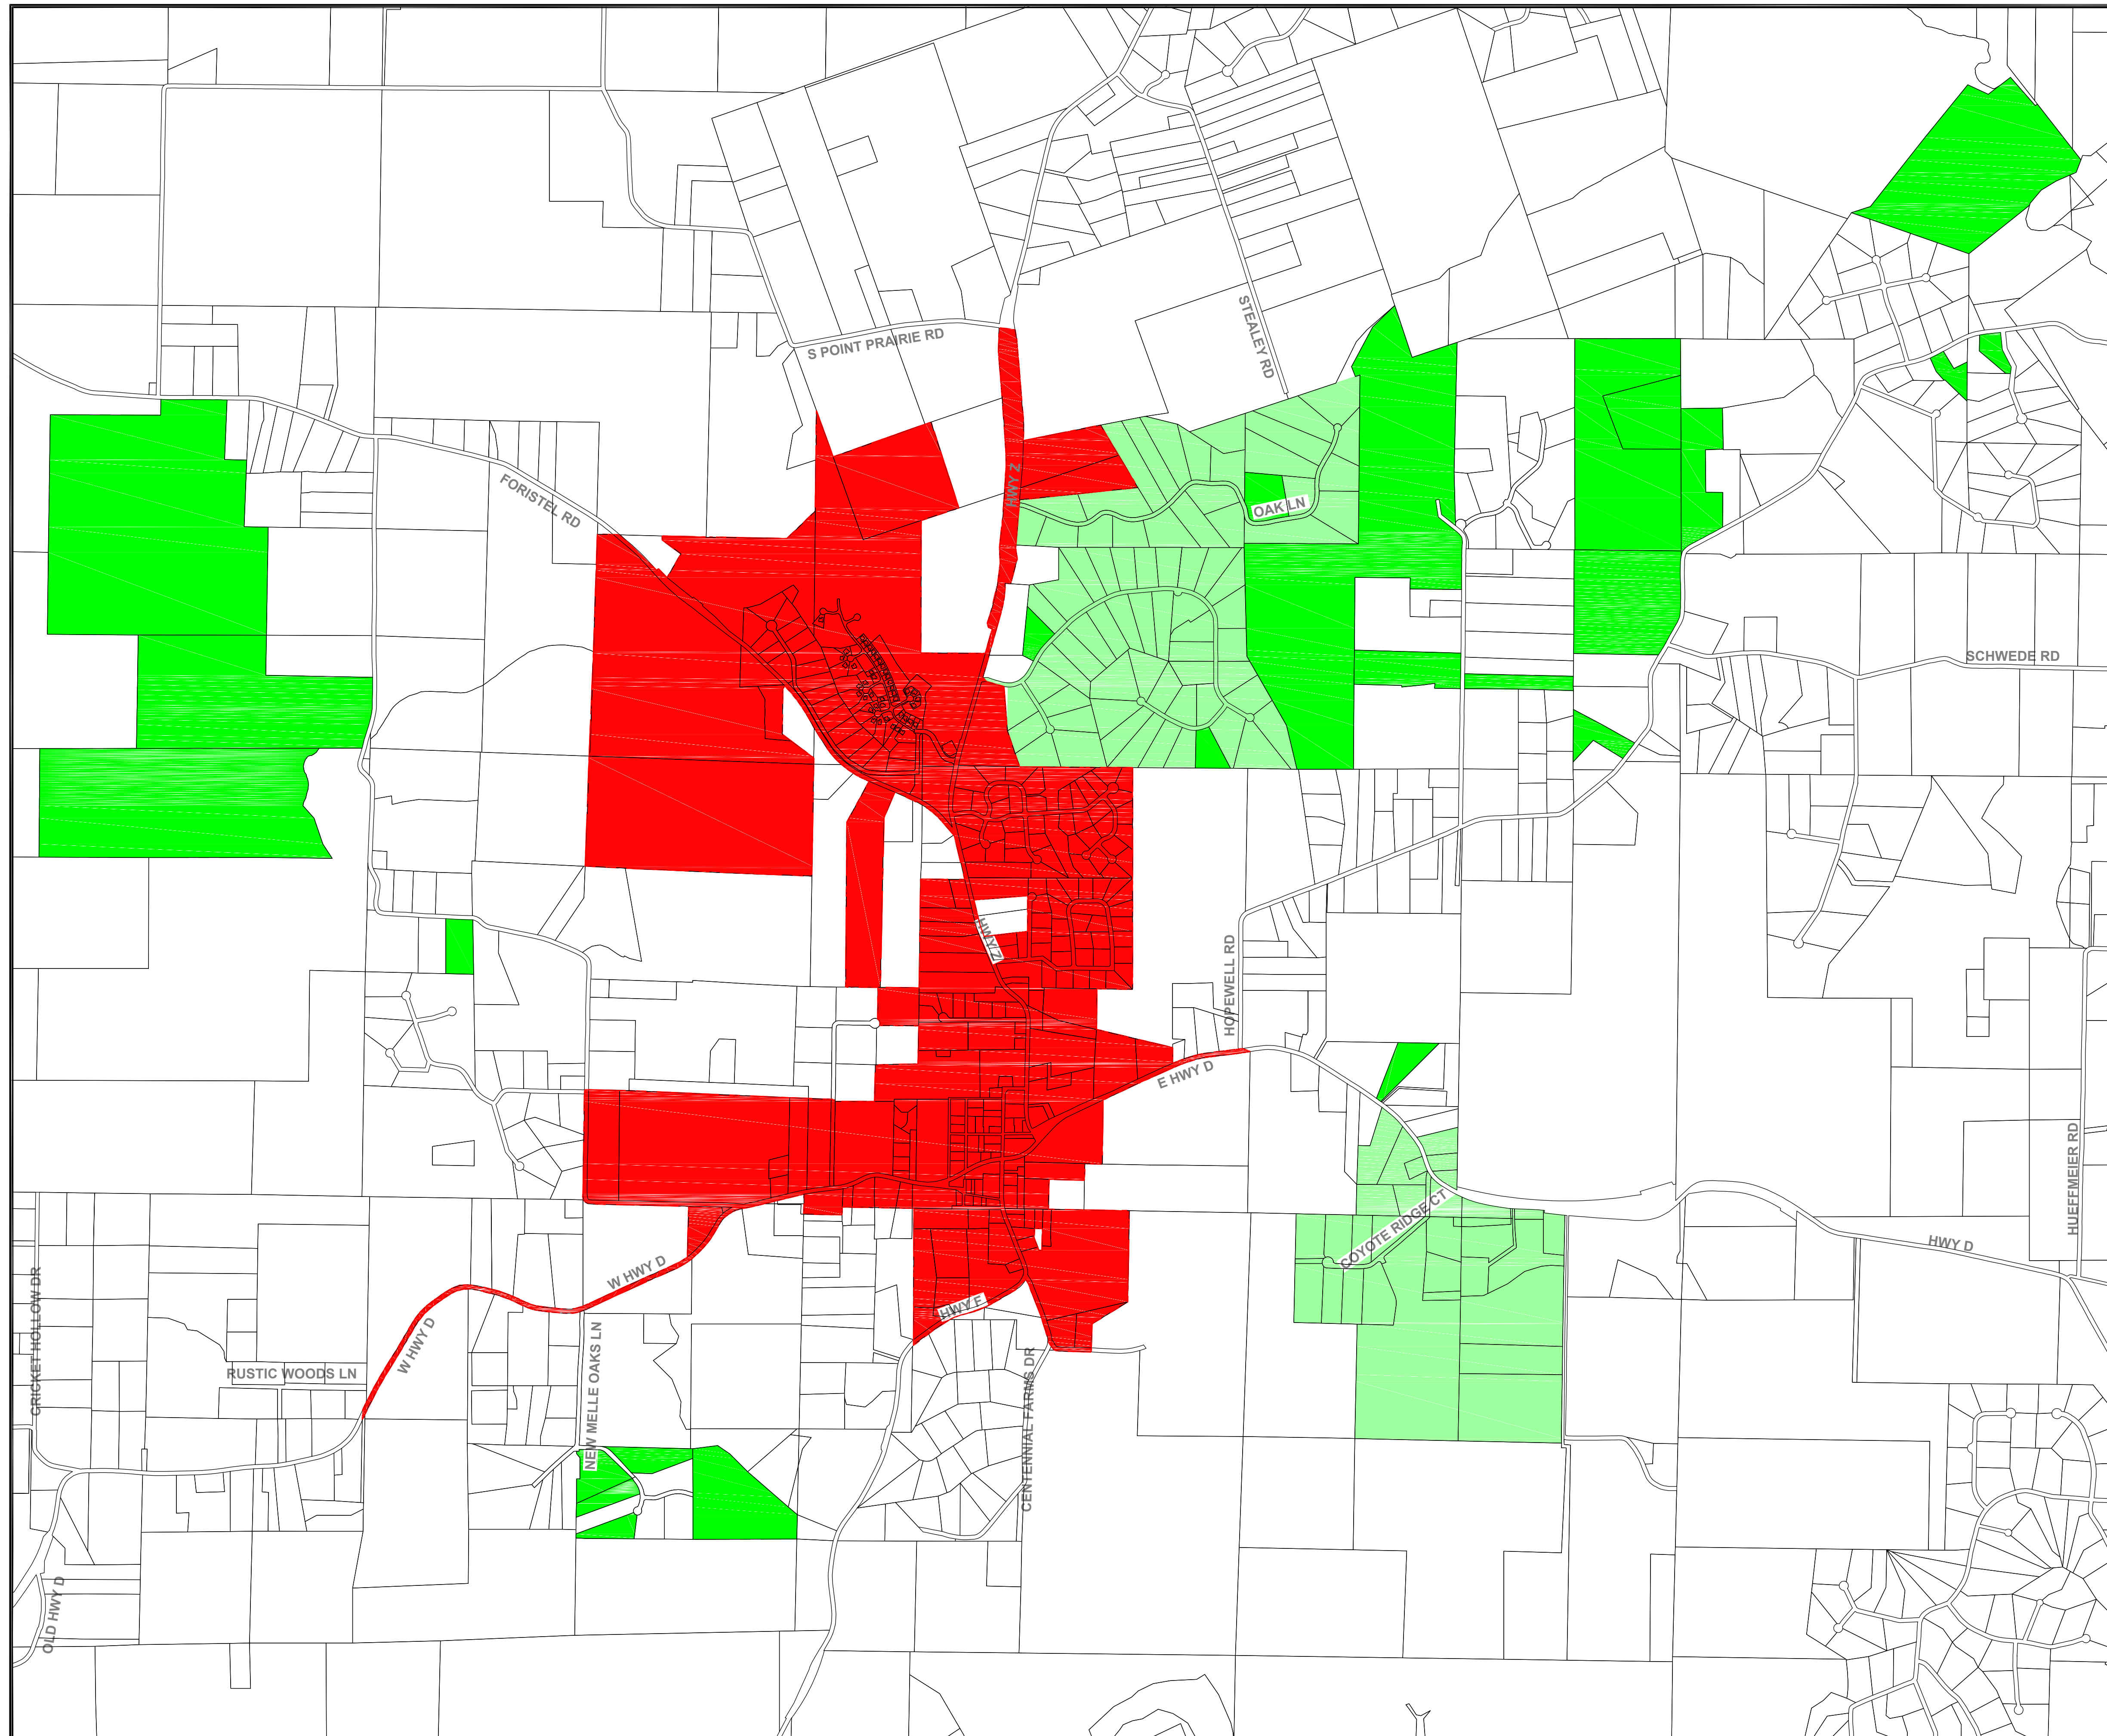

NEW MELLE Voluntary Annexations		1	1
SHEET NO.	TOTAL SHEETS		

**NEW MELLE:
 Voluntary
 Annexations Map**

- LEGEND**
- — Properties in City Limits
 - — Voluntary Annexations
 - — Subdivisions Outside of City Limits
 - — City Limits